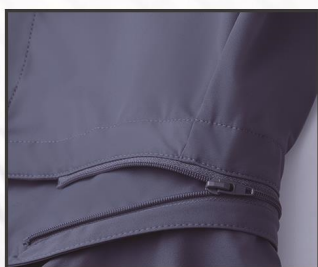

行走的时尚

三合一面料

挺括

轻盈

可拆卸防风帽